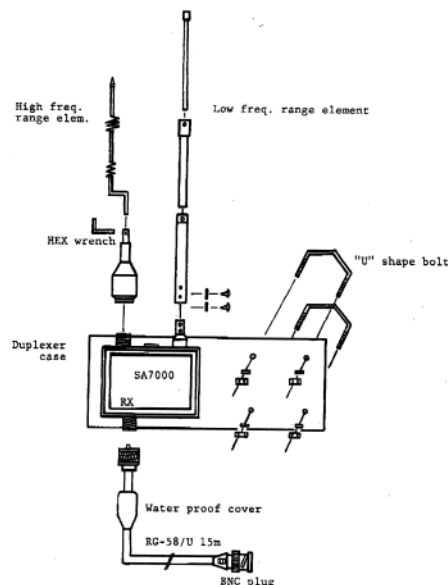

# SA7000 Super wide band base aerial system

The SA7000 is an ultra-wide range external receiving aerial with a useable frequency coverage of 30 kHz to 2 GHz - short wave / VHF / UHF. The aerial is designed for areas where space is a problem or when an "unobtrusive" installation is essential. The SA7000 is a passive arrangement providing two whip elements: a long element for short wave up to 30 MHz and a second shorter loaded whip aerial for frequencies up to 2 GHz, the loading coils are tuned around 150 & 800 MHz to enhance performance of the VHF & UHF bands. The aerial is very compact being just 1.80m in total height. A single coaxial lead feeds both whips in a weather proof enclosure which in turn bolts to a suitable supporting mast (not provided). Approximately 15m of terminated coaxial cable is supplied ready to plug in and go! The SA7000 is easy to assemble and use, an instruction sheet is supplied with the aerial, "V" bolts and clamps are included but a small stub mast will be required for installation which should be as high as possible and in clear space. Run the coaxial cable to your listening location, the path should not be important but avoid power cables, TV downloads and computers. Should you need to remove the BNC plug make sure you have a spare to re-fit, if you have difficulty in locating a plug then another is obtainable for a small charge. If you need to extend the cable, always use a good quality 50 OHM coaxial cable such as UR43 or UR76 (or quality RG58/U) and low loss connectors. If a long lead is required (20m plus), consider replacing the entire run with a heavier duty low loss cable such as UR67 or RG213.

SA7000 plot shows 300kHz - 30MHz

SA7000 plot shows 300kHz - 3GHz

Useable frequency range:	30kHz to 2GHz
Impedance:	50 OHM
Wind endurance:	50m per second
Acceptable support mast:	30 - 60mm diameter
Total length:	1.80m
Coaxial cable:	15m of Quality RG58/U with BNC plug
Power source:	Passive (no power)