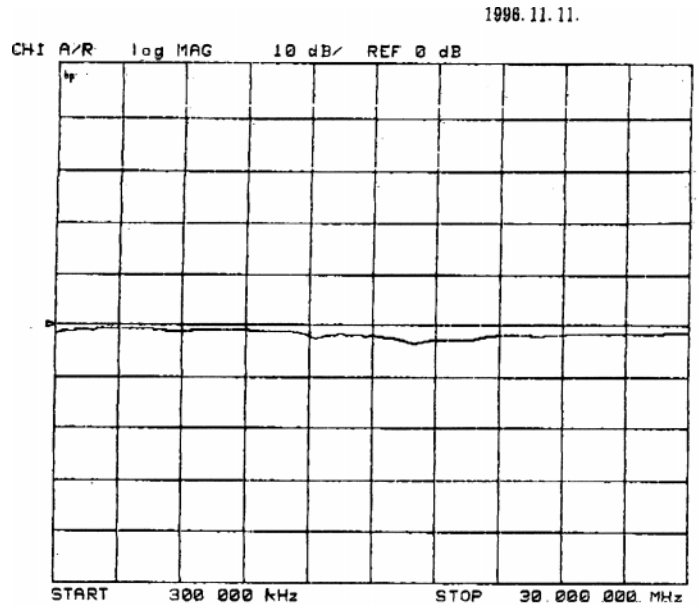

# SA7000 Super wide band base aerial system

The SA7000 is an ultra-wide range external receiving aerial with a useable frequency coverage of 30 kHz to 2 GHz - short wave / VHF / UHF. The aerial is designed for areas where space is a problem or when an "unobtrusive" installation is essential. The SA7000 is a passive arrangement providing two whip elements: a long element for short wave up to 30 MHz and a second shorter loaded whip aerial for frequencies up to 2 GHz, the loading coils are tuned around 150 & 800 MHz to enhance performance of the VHF & UHF bands. The aerial is very compact being just 1.80m in total height. A single coaxial lead feeds both whips in a weather proof enclosure which in turn bolts to a suitable supporting mast (not provided). Approximately 15m of terminated coaxial cable is supplied ready to plug in and go! The SA7000 is easy to assemble and use, an instruction sheet is supplied with the aerial, "V" bolts and clamps are included but a small stub mast will be required for installation which should be as high as possible and in clear space. Run the coaxial cable to your listening location, the path should not be important but avoid power cables, TV downloads and computers. Should you need to remove the BNC plug make sure you have a spare to re-fit, if you have difficulty in locating a plug then another is obtainable for a small charge. If you need to extend the cable, always use a good quality 50 OHM coaxial cable such as UR43 or UR76 (or quality RG58/U) and low loss connectors. If a long lead is required (20m plus), consider replacing the entire run with a heavier duty low loss cable such as UR67 or RG213.

SA7000 plot shows 300kHz - 30MHz

SA7000 plot shows 300kHz - 3GHz

Useable frequency range:	30kHz to 2GHz
Impedance:	50 OHM
Wind endurance:	50m per second
Acceptable support mast:	30 - 60mm diameter
Total length:	1.80m
Coaxial cable:	15m of Quality RG58/U with BNC plug
Power source:	Passive (no power)