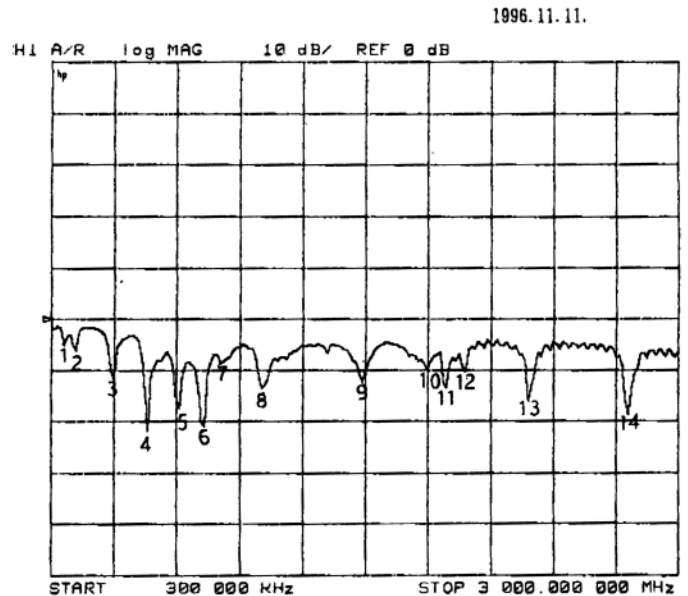

# SA7000 Super wide band base aerial system

The SA7000 is an ultra-wide range external receiving aerial with a useable frequency coverage of 30 kHz to 2 GHz - short wave / VHF / UHF. The aerial is designed for areas where space is a problem or when an "unobtrusive" installation is essential. The SA7000 is a passive arrangement providing two whip elements: a long element for short wave up to 30 MHz and a second shorter loaded whip aerial for frequencies up to 2 GHz, the loading coils are tuned around 150 & 800 MHz to enhance performance of the VHF & UHF bands. The aerial is very compact being just 1.80m in total height. A single coaxial lead feeds both whips in a weather proof enclosure which in turn bolts to a suitable supporting mast (not provided). Approximately 15m of terminated coaxial cable is supplied ready to plug in and go! The SA7000 is easy to assemble and use, an instruction sheet is supplied with the aerial, "V" bolts and clamps are included but a small stub mast will be required for installation which should be as high as possible and in clear space. Run the coaxial cable to your listening location, the path should not be important but avoid power cables, TV downloads and computers. Should you need to remove the BNC plug make sure you have a spare to re-fit, if you have difficulty in locating a plug then another is obtainable for a small charge. If you need to extend the cable, always use a good quality 50 OHM coaxial cable such as UR43 or UR76 (or quality RG58/U) and low loss connectors. If a long lead is required (20m plus), consider replacing the entire run with a heavier duty low loss cable such as UR67 or RG213.

SA7000 plot shows 300kHz - 30MHz

SA7000 plot shows 300kHz - 3GHz

Useable frequency range:	30kHz to 2GHz
Impedance:	50 OHM
Wind endurance:	50m per second
Acceptable support mast:	30 - 60mm diameter
Total length:	1.80m
Coaxial cable:	15m of Quality RG58/U with BNC plug
Power source:	Passive (no power)